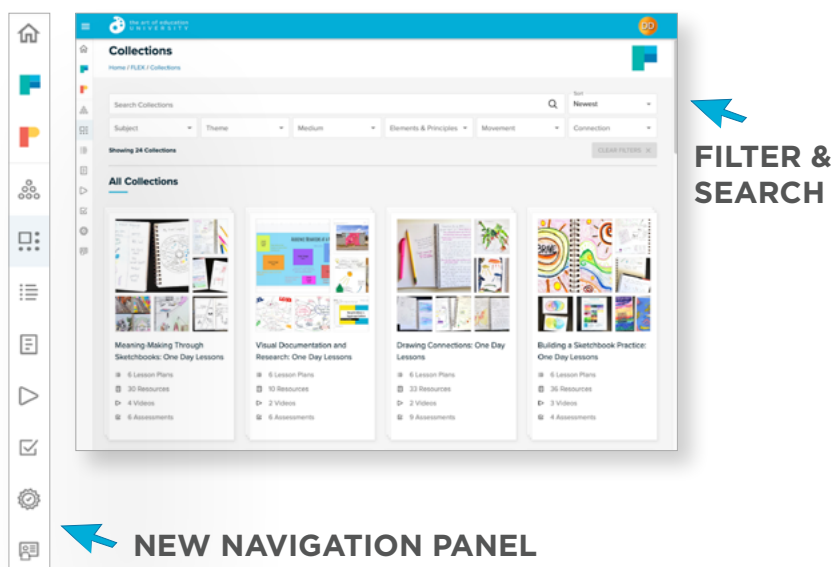

Faster Load Times + New Navigation

Our website got a speed boost—curriculum resources load faster, so you can filter content and find what you need in less time.

Navigation is now anchored to the left of the screen, making it easier to access on desktop and mobile. Plus, you can switch between FLEX and PRO in a single click.

Update Your State Standard in FLEX

A new button on the left navigation panel makes it easier to switch between state and national art standards.

The screenshot shows the 'My Standards' page in the FLEX system. On the left, a navigation panel contains a button labeled 'FILTER BY STANDARD' with a blue arrow pointing to the 'Filter By Standard' section. This section has two dropdown menus: 'Artistic Process' and 'Anchor Standard'. Below these, it says 'Showing 48 Results'. The main area displays 'All Results' with a grid of resource cards. A dropdown menu is open on the right, showing a list of states and 'NCAS' at the top. A blue arrow labeled 'SET STANDARD' points to this dropdown menu. The resource cards include 'A Career in the Arts', 'Art Careers and Community Impact', 'Art Etiquette Zine', 'Art Room Brain Dump', and 'Inspiration v. Appropriation'.