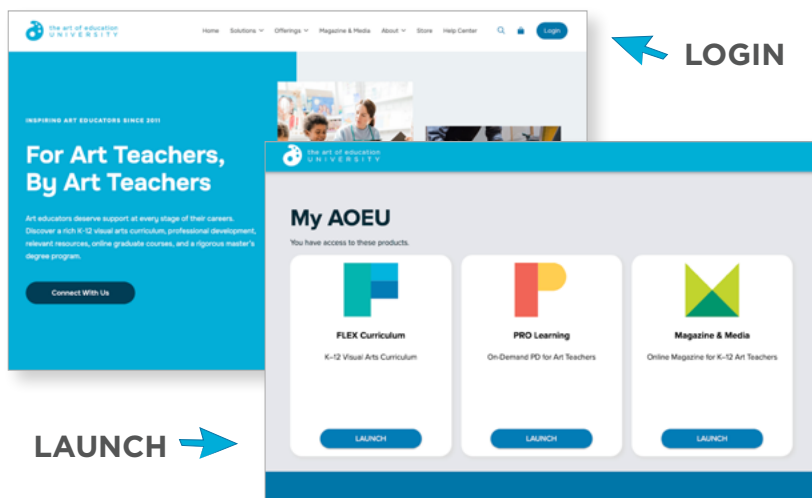

KEY FEATURES IN THE LATEST RELEASE

INTRODUCING My AOEU

All your go-to products now live together on the My AOEU homepage. Access FLEX and our other offerings by clicking the Login button on our website.

Update Your State Standard in FLEX

A new button on the left navigation panel makes it easier to switch between state and national art standards.

The screenshot shows the 'My Standards' page in the FLEX system. On the left, a navigation panel contains a button labeled 'FILTER BY STANDARD' with a blue arrow pointing to the 'Filter By Standard' section. This section has two dropdown menus: 'Artistic Process' and 'Anchor Standard'. Below these, it says 'Showing 48 Results'. The main area displays 'All Results' with a grid of resource cards. A dropdown menu is open on the right, showing a list of states and 'NCAS' at the top. A blue arrow labeled 'SET STANDARD' points to this dropdown menu. The resource cards include 'A Career in the Arts', 'Art Careers and Community Impact', 'Art Etiquette Zine', 'Art Room Brain Dump', and 'Inspiration v. Appropriation'.