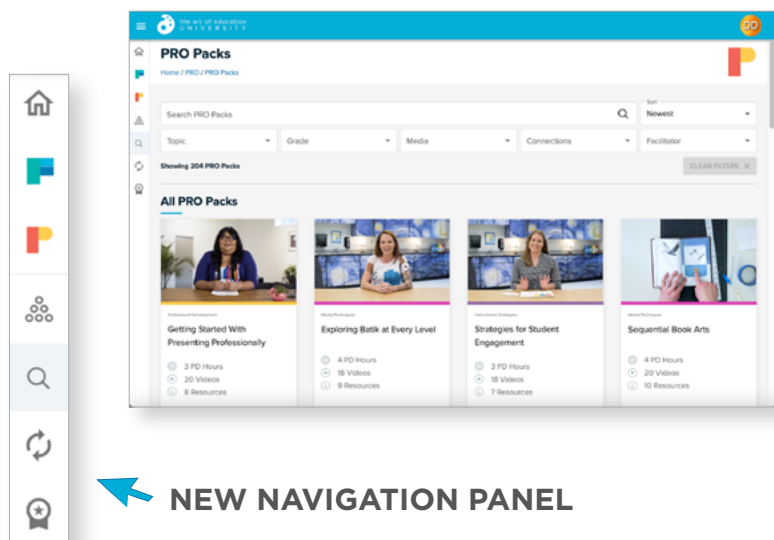

# My AOEU

All your go-to products now live together on the MyAOEU homepage.

Access PRO and our other offerings by clicking the Login button on our website.

# Pack Interface + Pin Favorites

Videos have moved to the right side of the screen. The new “Select a PRO Pack” feature allows you to view recent Packs and pin favorites to the top of your list.

**SELECT A PRO PACK**